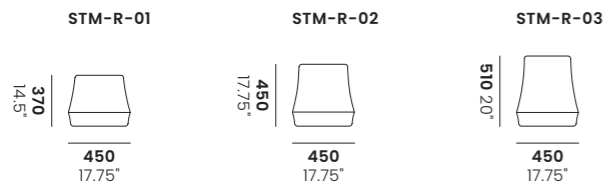

Stump Recycled

Information

Design
Alexander Lotersztain, 2023

Environment
Indoor & Outdoor

Warranty
5 year structural

Materials
LDPE post-industrial plastic 80%

1. **Notes**
1. In order to prevent theft, unit can be waterfilled to provide added weight.
  2. If water filling isn't suitable for the intended environment, stainless steel floor fixing brackets are available.

Finishes

Recycled LDPE

- Sea foam 001
- Tangerine 002
- Truffle 003
- Oreo 004
- Byron 005
- Asphalt 006
- Diablo 007

Dimensions

Recycled

Mobile - Recycled